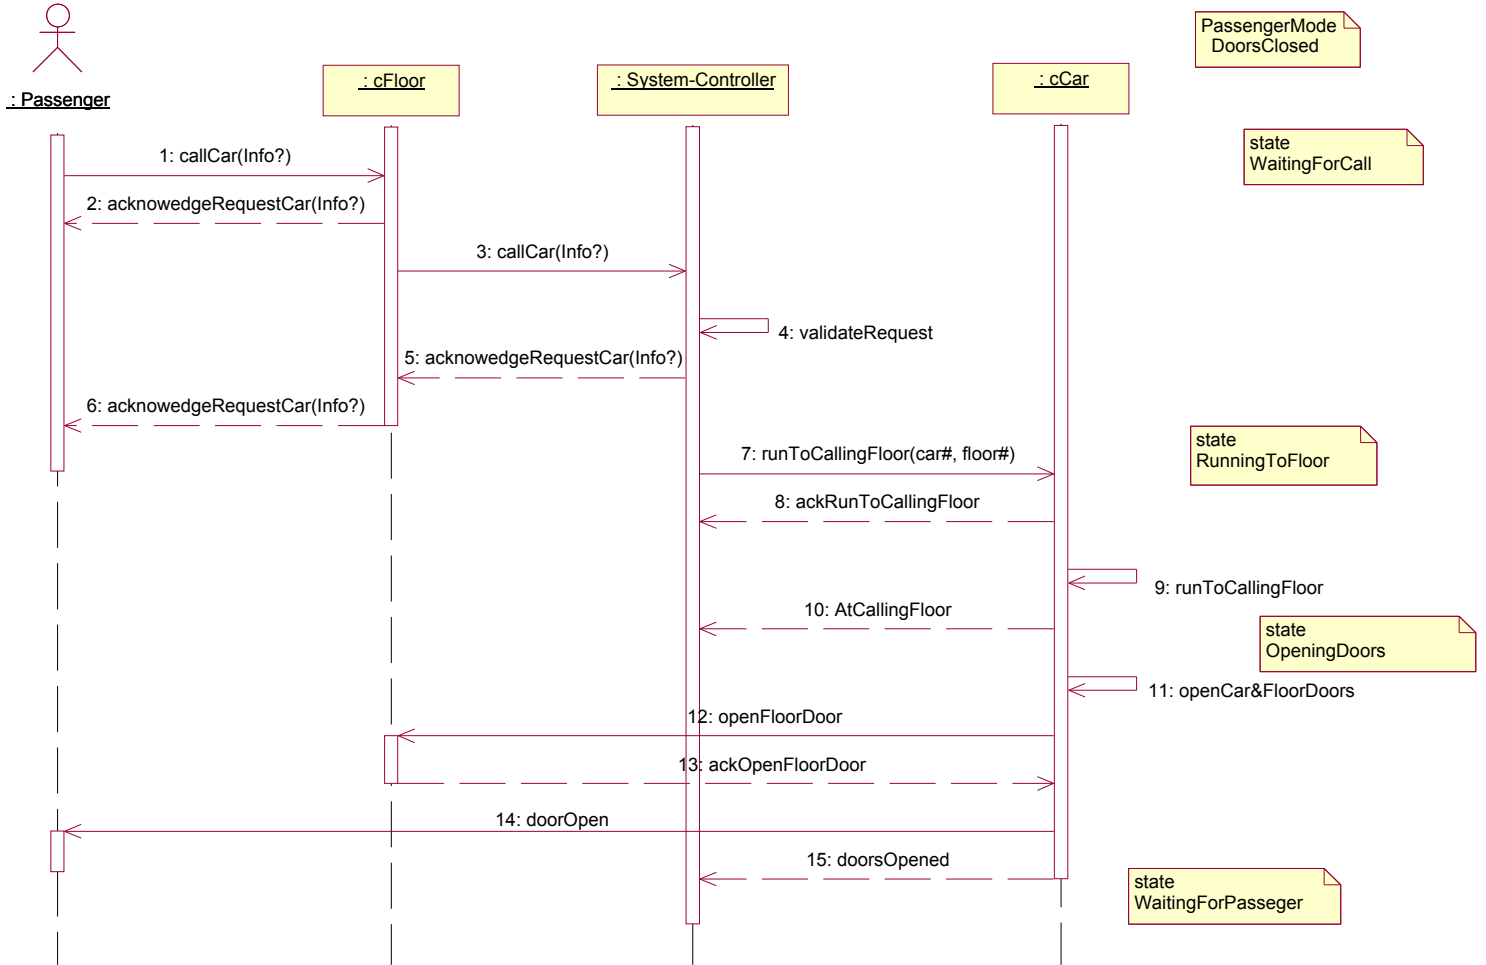

cElevator System  
(from pElevator Installation)

sdSubSysTP\_GetCar  
Subsystem TP (Transport Passenger) Get Car

sdSubSysTP\_MoveToDestination  
 Subsystem TP (Transport Passenger) Move To Destination