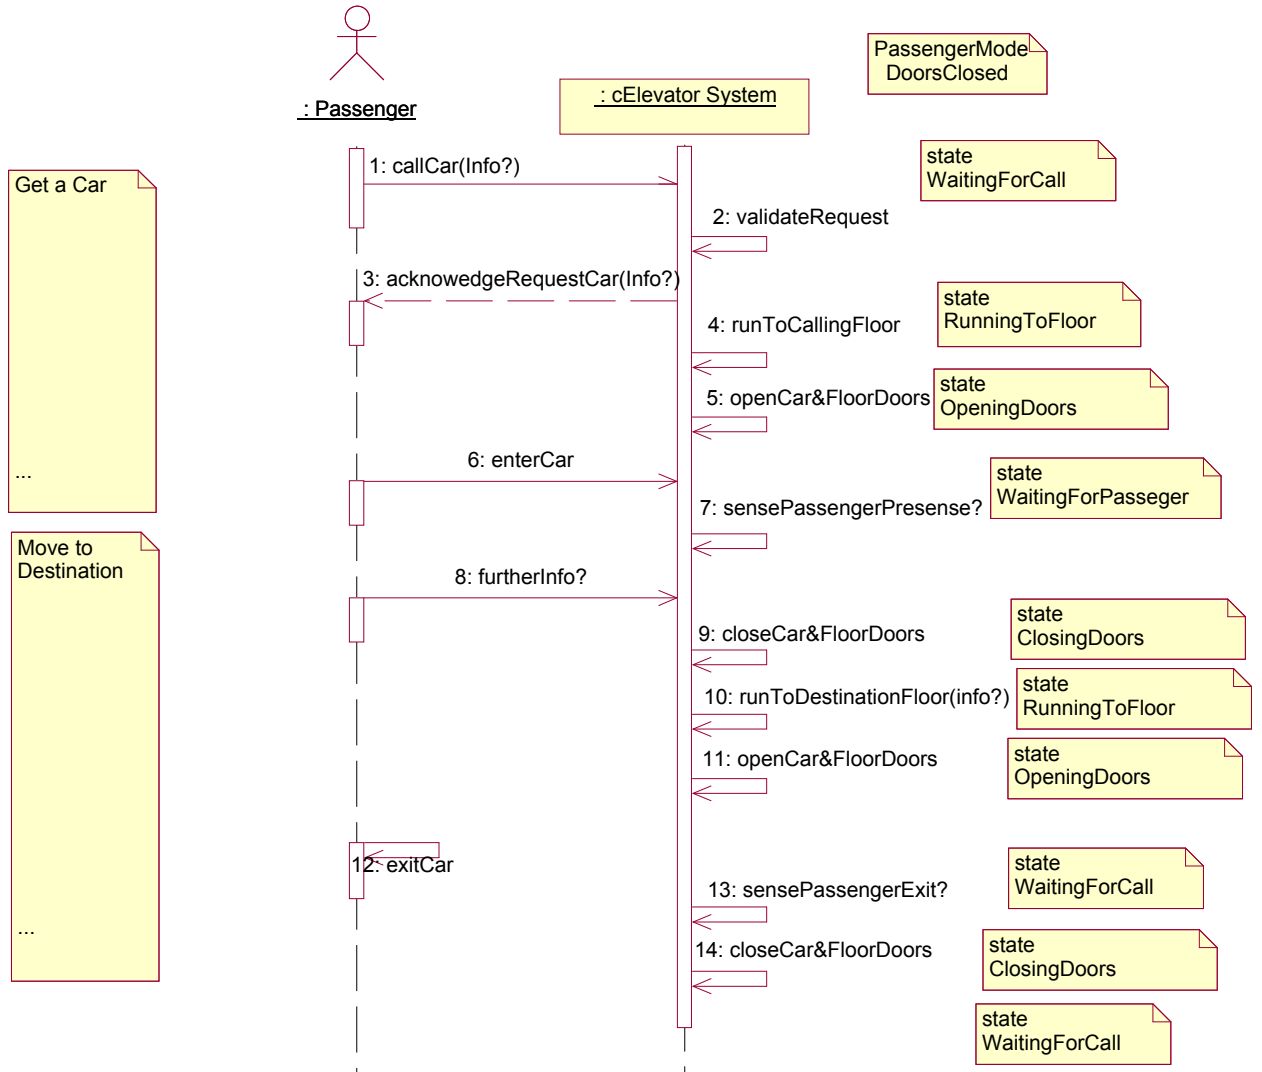

cElevator System  
(from pElevator Installation)

sdSubSysTP\_GetCar  
Subsystem TP (Transport Passenger) Get Car

sdSubSysTP\_MoveToDestination  
 Subsystem TP (Transport Passenger) Move To Destination